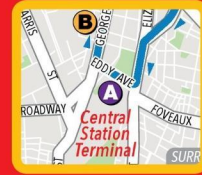

Sydney Explorer

Tickets to Sydney's best attractions are NOW available onboard See your driver for details

Start Point:
Circular Quay ★

Sydney Stops

(90 minute tour)

- 1 **Circular Quay** ★
Alfred St, opp Pitt St
- 2 **Elizabeth Street**
Elizabeth St, near King St
- 3 **Cook & Phillip Park**
College & William St, opp Aust. Museum
- 4 **William St**
100 William St, between Crown St & Palmer St
- 5 **Kings Cross**
Darlinghurst Rd, outside Kings X train str
- 6 **El Alamein Fountain**
Macleay St, opp El Alamein Fountain
- 7 **Woolloomooloo Bay**
Cowper Wharf Rd, outside Woolloomooloo Hotel
- 8 **Sydney Opera House**
Macquarie St, next to underpass
- 9 **Botanical Gardens**
(Some walk to Mrs Macquarie Chair)
Macquarie St, Crystal Palace Gate
- 10 **State Library**
Macquarie St, opp Hunter St
- 11 **Hyde Park**
Prince Albert Rd
- 12 **Central Station**
Eddy Ave, Bay 5
- 13 **Power House Museum**
Harris St, opp MacArthur St
- 14 **Sydney Fish Market**
Harris St, opp Pyrmont Bridge Rd
- 15 **The Star**
Pirrama Rd, opp casino steps
- 16 **Maritime Museum**
Murray St, opp Pyrmont Bridge Hotel
- 17 **Convention Centre**
Stop Temporarily Closed
- 18 **IMAX/Chinese Gardens**
Wheat Rd, beside IMAX theatre
- 19 **Sea Life Sydney Aquarium**
Wheat Rd, under foot bridge
- 20 **King St Wharf**
Eddy St, opp of Shelly St
- 21 **Barangaroo**
Hickson Rd, access to Barangaroo Reserve
- 22 **Dawes Point**
Hickson Rd, nr Ives Steps Wharf
- 23 **The Rocks**
George St, nr Hickson Rd
- 24 **Circular Quay**
George St, nr Alfred St (opp OPS Galleria)

Start Point:
Central Station ★

Bondi Stops (90 minute tour)

- A **Central Station** ★
Eddy Ave, Bay 5
- B **Chinatown**
627 George St, near corner of Goulburn St
- C **Sydney Tower Eye**
Bathurst St, between George St & Pitt St
- D **Cook & Phillip Park**
College & William St, opp Aust. Museum
- E **William Street**
100 William St, between Crown St & Palmer St
- F **Paddington Town Hall**
Oxford St, opp Town Hall