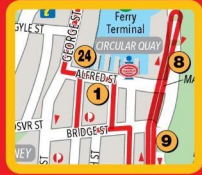

Sydney Explorer

Tickets to Sydney's best attractions are NOW available onboard See your driver for details

Start Point:
Circular Quay ★

Sydney Stops

(90 minute tour)

- 1 **Circular Quay** ★
Alfred St, opp Pitt St
- 2 **Elizabeth Street**
Elizabeth St, near King St
- 3 **Cook & Phillip Park**
College & William St, opp Aust. Museum
- 4 **William St**
100 William St, between Crown St & Palmer St
- 5 **Kings Cross**
Darlinghurst Rd, outside Kings X train str
- 6 **El Alamein Fountain**
Macleay St, opp El Alamein Fountain
- 7 **Woolloomooloo Bay**
Cowper Wharf Rd, outside Woolloomooloo Hotel
- 8 **Sydney Opera House**
Macquarie St, next to underpass
- 9 **Botanical Gardens**
(Some walk to Mrs Macquarie Chair)
Macquarie St, Crystal Palace Gate
- 10 **State Library**
Macquarie St, opp Hunter St
- 11 **Hyde Park**
Prince Albert Rd
- 12 **Central Station**
Eddy Ave, Bay 5
- 13 **Power House Museum**
Harris St, opp MacArthur St
- 14 **Sydney Fish Market**
Harris St, opp Pyrmont Bridge Rd
- 15 **The Star**
Pirrama Rd, opp casino steps
- 16 **Maritime Museum**
Murray St, opp Pyrmont Bridge Hotel
- 17 **Convention Centre**
Stop Temporarily Closed
- 18 **IMAX/Chinese Gardens**
Wheat Rd, beside IMAX theatre
- 19 **Sea Life Sydney Aquarium**
Wheat Rd, under foot bridge
- 20 **King St Wharf**
Eddy St, opp of Shelly St
- 21 **Barangaroo**
Hickson Rd, access to Barangaroo Reserve
- 22 **Dawes Point**
Hickson Rd, nr Ives Steps Wharf
- 23 **The Rocks**
George St, nr Hickson Rd
- 24 **Circular Quay**
George St, nr Alfred St (opp OPS Galleria)

Start Point:
Central Station ★

Bondi Stops (90 minute tour)

- A **Central Station** ★
Eddy Ave, Bay 5
- B **Chinatown**
627 George St, near corner of Goulburn St
- C **Sydney Tower Eye**
Bathurst St, between George St & Pitt St
- D **Cook & Phillip Park**
College & William St, opp Aust. Museum
- E **William Street**
100 William St, between Crown St & Palmer St
- F **Paddington Town Hall**
Oxford St, opp Town Hall