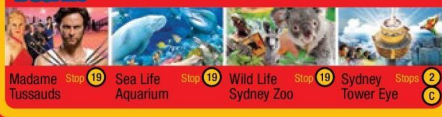

Tickets to Sydney's best attractions are NOW available onboard See your driver for details