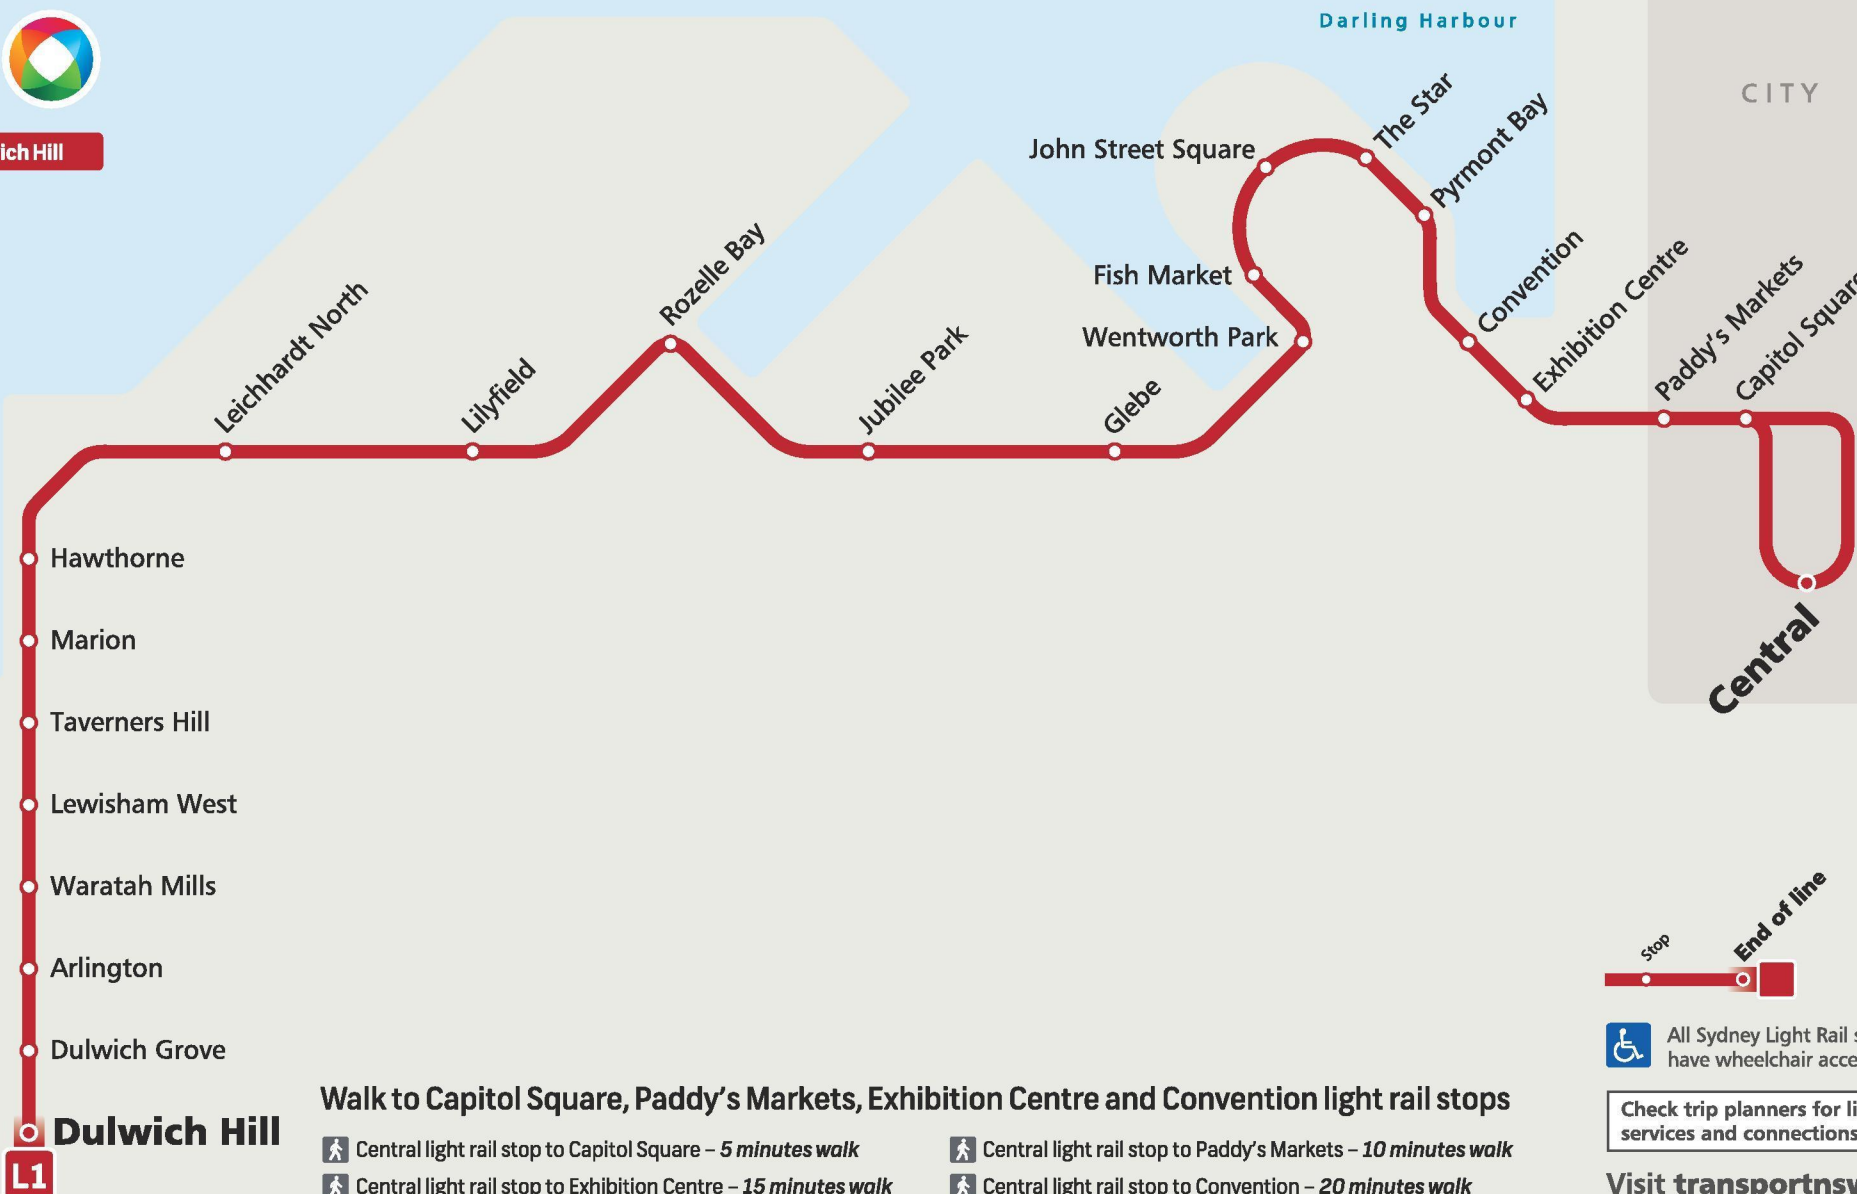

Light Rail Network

L1 Dulwich Hill

Walk to Capitol Square, Paddy's Markets, Exhibition Centre and Convention light rail stops

- Central light rail stop to Capitol Square – 5 minutes walk
- Central light rail stop to Paddy's Markets – 10 minutes walk
- Central light rail stop to Exhibition Centre – 15 minutes walk
- Central light rail stop to Convention – 20 minutes walk

All Sydney Light Rail stops have wheelchair access

Check trip planners for light rail services and connections

Visit transportnsw.info